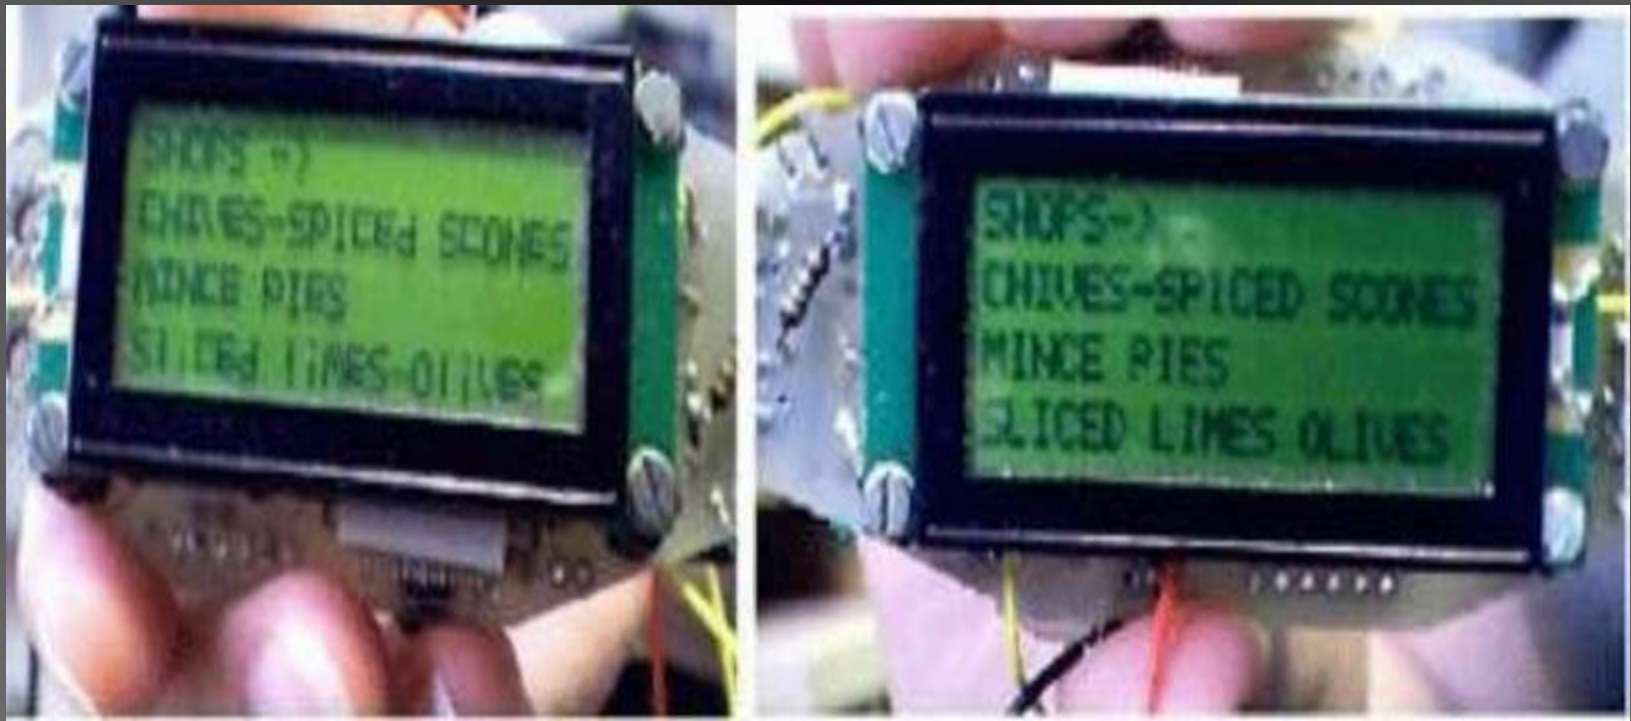

Display scrolls using tilt sensors

Communication with other devices

Memory

- 4MB EEPROM
- Capacity

Power

AAA Battery :

AntiAircraft Arbitrary Battery

Size: