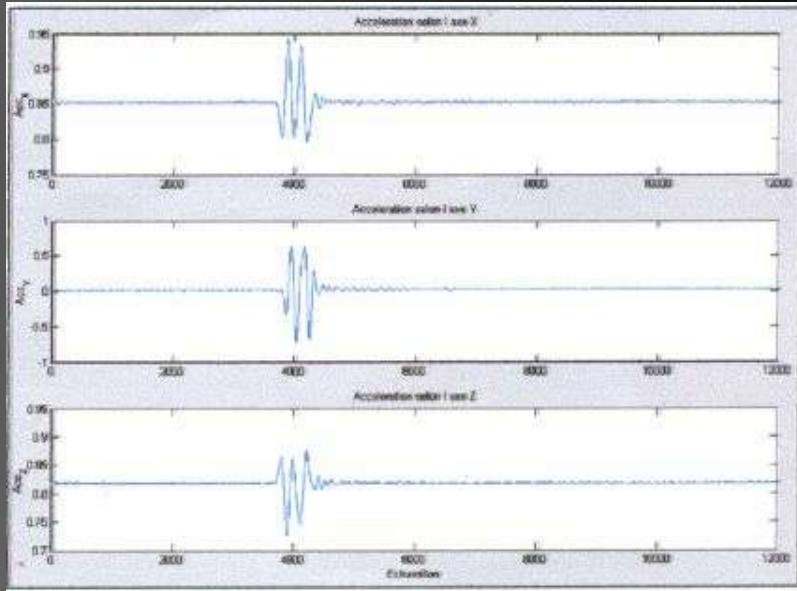

Handwriting transcription

Acceleration signals